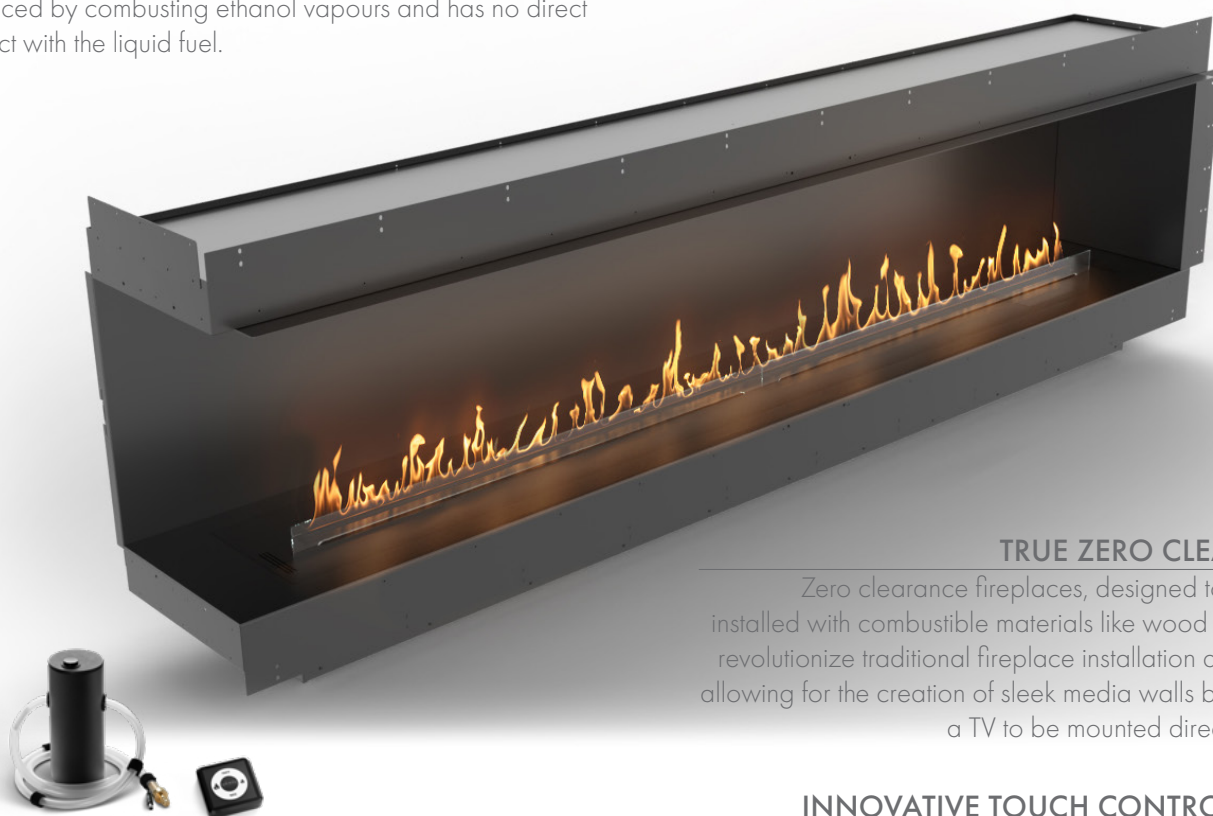

FORMA 2700 LEFT CORNER

WITH FLA4+ 2490 AUTOMATIC BEV® BURNER

Net Zero fireplace with the BEV Technology® 

AUTOMATIC BEV® BURNER

The automatic burner with the patented BEV Technology® is the most advanced product in the industry ensuring the cleanest burning process without any smoke, smell or ash. The flame is produced by combusting ethanol vapours and has no direct contact with the liquid fuel.

NEW BURNER DESIGN

The FLA4 design features a sleek black burner with a hidden filament and a holder-free glass panel that seamlessly slides into place. This contemporary update offers both aesthetic appeal and enhanced functionality.

TRUE ZERO CLEARANCE

Zero clearance fireplaces, designed to be safely installed with combustible materials like wood or drywall, revolutionize traditional fireplace installation and design, allowing for the creation of sleek media walls by enabling a TV to be mounted directly above.

Forma 2700 Left Corner

Burner model	FLA4+ 2490 (BEV Technology®)
Fuel tank capacity	45.9 L
Maximum burn time	31 hours
Maximum heat output	22.5 kW
Minimum room cubature	225 m ³
Flame height regulation	6 stages
Weight	224.4 kg
Fuel type	bioethanol 95 - 96,6%
Flue	not required
Air change rate	1 space volume per hour
Power supply	230 V
Finish	black powder coating
Materials	steel, galvanized steel, toughened glass
Application	for indoor use only